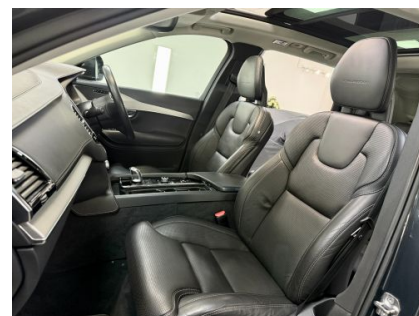

VOLVO XC90 T8 TWIN ENGINE INSCRIPTION + BIG SPEC + HEADS UP + FINANCE ME +
£25,991

Mar 2016

42629 miles

Automatic

Petrol/Electric

Description

Lovely Volvo XC90 Inscription Finished In Metallic Savil Grey With Full Black Nappa Leather Interior. Vehicle Comes With Service History Including A New Service, A New 12 Months MOT And 6 Months Nation Wide Warranty. Vehicle Comes With 2 Keys. Finance Arranged. Big Specification Including - , 7 seats, Grey, Upgrades - Head-Up Display in Windscreen, Xenium Pack, Parking Camera 360 Surround View, Blind Spot Information System with Cross Traffic Alert, Tinted Windows - Dark Rear Doors and Cargo Area, Heated Front Seats, Heated Steering Wheel, Power Adjustable Front Seat Side Support, Power Front Seat Cushion Extensions, Nappa Soft Leather Perforated and Ventilated - Charcoal. Standard Features - 12.3in Active TFT Crystal Drivers Information Display, 12V Socket - Front, 12V Socket - Rear, 20in Alloy Wheels - 10-Spoke Diamond Cut Light Grey, 3 Spoke Leather Steering Wheel, 3rd Row Air Conditioning, 4.5m Charge Cable with 3 Pin Plug, 9in Centre Console Touch Screen, A-Pillar Parking Ticket Holder, ABS - Anti-Lock Brake System, Access to a Range of Selected Web Apps and Internet Browser, Adaptive Brake Lights, Additional Slot for Data SIM, Adjustable Steering Force, Air Quality System, Airbags - Drivers Dual Stage, Airbags - Passenger Dual Stage, Airbags - SIPS - Side Impact Protection System, Ambient Door and Instrument Panel Lighting, Anti-Theft Alarm, Armrest - 3rd Row with Cupholder and Storage, Armrest - 3rd Row with Storage, Armrest - Front Centre with Storage, Armrest - Rear Centre with Storage, Auto Dimming Interior and Exterior Mirrors, Auto Hold Function, Auxillary Fuel Operated Heater with Timer, B-Pillar Ventilation, Bluetooth Handsfree System, Bright Metal Luggage Compartment Threshold, Carpet and Floor Mats - Charcoal, Chassis - Touring, Chrome Door Handle Deco Strip and Window Surround, Chrome Side Mouldings and Inscription Logo, City Safety, Climate Control - Electronic 4-Zone, Collision Warning with Full Auto Brake, Connected Service Booking, Cruise Control, Cupholders - Front Centre, Cupholders - Front Illumination, Cupholders - Rear Centre, DAB - Digital Audio Broadcasting Radio, DAC - Driver Alert Control, Dashboard Monitor, Daytime Running Lights, Deadlock System, Door Mirrors - Body Coloured, Door Mirrors - Power Folding with Ground Lights, Door Mirrors with Memory, Door Sill Tread Plates - Illuminated, Drive Mode Settings, Drive Mode Settings - Adjustable Steering Force and Hill Descent Control, Dynamic Stability Control, EBA - Emergency Brake Assistance, EBD - Electronic Brake Distribution, Electric Rear Axle Drive, Electric Windows - Front and Rear, Emergency Call, Engine Drag Control, European Mapping, First Aid Kit, Floor Mats, Front Footwell Lighting, Front Grille - Matt Silver with Chrome Surround, Front and Rear Reading Lights, Glovebox - Cooled, Grocery Bag Holder, Hard Disk Drive for Music Storage, Headlight Cleaning System, Headlights - Active Bending, Headlights - High Beam Assistant, Headlights - LED, Headlights - Levelling System, Headlights - Tunnel Sensor, Headlining - Blond, Height and Reach Adjustable Steering Column, High Level LED Brake Light, Hill Descent Control, Hill Start Assist, Home Safe and Approach Lighting, IC - Inflatable Curtains, ISOFIX Child Seat Preparation - Rear, Illuminated Driver and Passenger Vanity Mirrors, Illuminated Gear Knob, Illumination Pack, Immobiliser, Instrument Cluster - Leather, Integrated Sun Curtains - Rear Doors, Keyless Drive, LDW - Lane Departure Warning, Level Sensor, Lifetime Annual Map Updates, Lockable