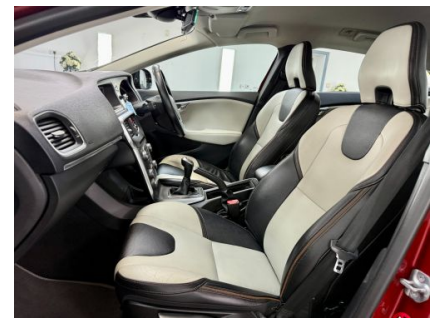

VOLVO V40 D2 CROSS COUNTRY LUX NAV + CREAM & BLACK LEATHER + FINANCE ME +
£6,991

Mar 2015

75698 miles

Manual

Diesel

Description

lovely V40 Lux Nav, Finished In Metallic Flamenco Red With Contrasting Cream And Black Two Tone Leather. Vehicle Comes With 2 Keys, Service History Including A New Service, And A New 12 Months MOT. 6 Months Nation Wide Warranty. Finance Arranged. Big Specification Including - , 5 seats, Red, Upgrades - Interior Trim - Shimmer Graphite Aluminium, Leather-Faced - Charcoal/Blond, Standard Features - 12V Socket - Front, 12V Socket - Rear, 17in Alloy Wheels - Larenta - Grey, A-Pillar Parking Ticket Holder, ABS - Anti-Lock Brake System, Access to a Range of Selected Web Apps and Internet Browser, Adaptive Brake Lights, Advanced Stability Control and Torque Vectoring, Airbags - Drivers Dual Stage, Airbags - Dual Chamber SIPS, Airbags - Passenger Dual Stage, Amplifier 45W x4, Anti-Theft Alarm, Armrest - Front Centre with Storage, Armrest - Rear Centre, Bluetooth Handsfree System, Central Locking - Remote, City Safety, Climate Control - Electronic, Colour Display Screen - 7in, Cruise Control, Cupholders - Front, Cupholders - Rear, DAB - Digital Audio Broadcasting Radio, DVD Player, Deadlock System, Door Mirrors - Glossy Black, Door Mirrors - Power Folding with Ground Lights, Door Sill Tread Plates - Front, Driver Knee Airbag, Dynamic Chassis, Dynamic Stability Control, EBA - Emergency Brake Assistance, Electric Windows - Auto Open and Close, Electric Windows - Front and Rear, European Mapping, Floor Mats, Forward Folding Front Passenger Seat, Front Door Side Step Lighting, Front Footwell Lighting, Front Reading Lights, Gear Knob - Leather, Glossy Black Window Trim, Glovebox - Cooled, Hard Disk Drive for Music Storage, Headlight Cleaning System, Headlights - Active Bending, Headlights - Levelling System, Headlights - Tunnel Sensor, Headlights - Xenon, Headlining - Blond, Height and Reach Adjustable Steering Column, High Level LED Brake Light, High Performance Audio System, Hill Start Assist, Home Safe and Approach Lighting, IC - Inflatable Curtains, IDIS - Intelligent Driver Information System, ISOFIX Child Seat Preparation - Rear, Immobiliser, Information Centre, Interior Trim - Copper Dawn, LED Day Running Lights, Level Sensor, Lifetime Annual Map Updates, Lockable Glovebox, Locking Wheel Nuts, Multicolour Theatre Lighting, Passenger Airbag Cut-Off Switch, Pedestrian Airbag Technology, Pollen Filter, RDS-TMC - Traffic Message Channel, Radio/CD, Rain Sensor, Rear Diffuser - Unique Cross Country, Rear Reading Lights, Rear Theatre Lights, Roof Rails - Silver, Roof Spoiler, SIPS - Side Impact Protection System, Seats - Front Height Adjustment, Seats - Front Lumbar Support, Sensus Connect with High Performance Sound, Sensus Navigation, Side Marker Illumination, Speakers x8, Speed Limiter, Speed Sensitive Steering, Steering Wheel - 3 Spoke Leather with Chrome Trim, Steering Wheel Remote Audio Controls, Traction Control, Tyre Pressure Monitoring System, Tyre Sealant Kit and Compressor, USB Input x1, Versatile Split Folding Rear Seats - 60-40, Visible VIN Plate, Voice Activated Control, Volume Sensor, WHIPS - Whiplash Protection System - Front Seats, Warning Triangle, ** FINANCE & PX AVAILABLE *** OPEN MONDAY - SAT 9AM - 5PM *** SUNDAY 10AM - 4PM ***,