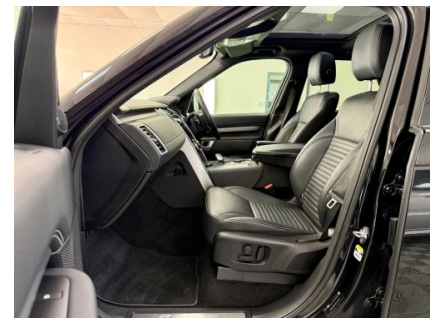

LAND ROVER DISCOVERY R-DYNAMIC S+ BIG SPECIFICATION + FINANCE ME +
£39,991

Mar 2022

49712 miles

Automatic

Petrol

Description